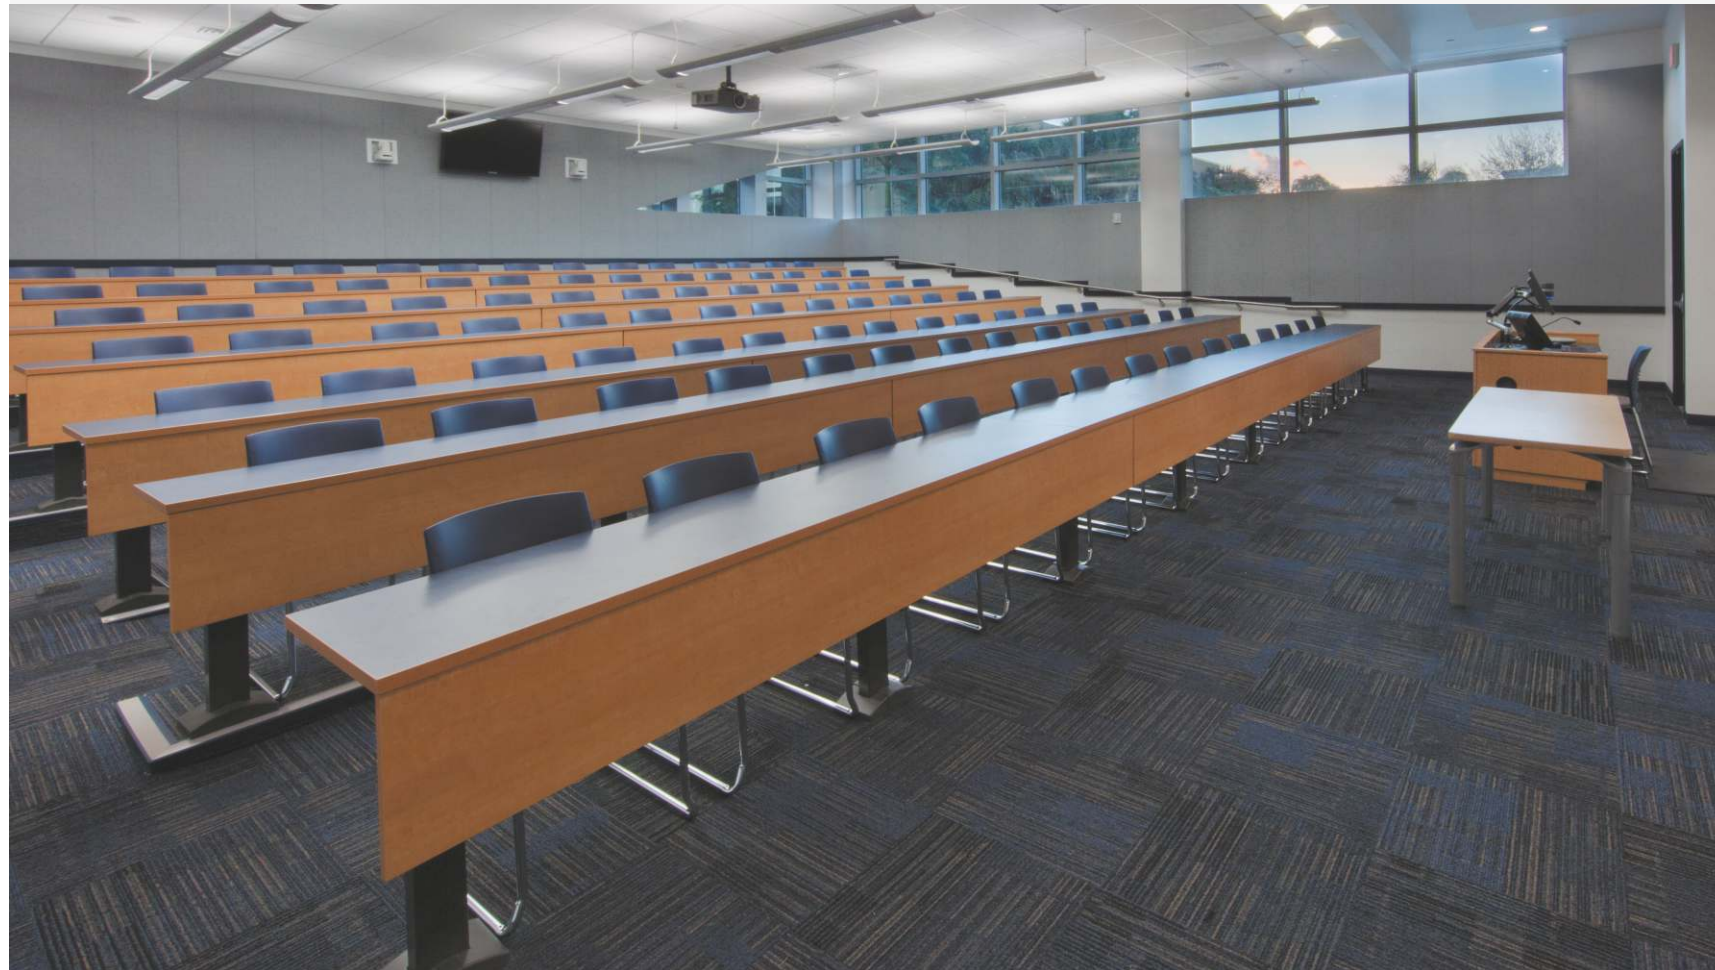

## Single Pedestal Seating

With tablet arm seats that are individually fixed to the floor, this seating maximizes potential with ultra-flexible, leading-edge seating configurations.

- 360-degree rotation
- Two-on-one tiered arrangements
- Tablet arm options

## Seminar Tables

Imago Seminar tables have permanently mounted cantilevered pedestal legs which support continuous or non-continuous worksurfaces arranged in straight, curved, or angled configurations.

In conjunction with loose seating or fixed seating, arrangements are flexible and students can collaborate by gathering around the fixed worksurfaces. Provision for Power/Data on surface or under surface further enhances the experience.

## Auditorium Seating

Extol auditorium seating delivers impressive aesthetics with its clean lines and finish options, then follows through with comfort, durability, and versatile seat sizing.

- Durable gravity-lift seat returns have no springs to wear out, resulting in longer service life.
- Five seat widths – 20, 21, 22, 23, and 24 inches enable versatile planning to fit your space and comfortably accommodate most users.
- Back pitch adjusts to 16, 20, or 24 degrees.
- Seats can be mounted on sloped floors from 0 to 9 degrees.
- Options include tablet arms, cup holders, aisle lights, seat numbers, row markers.