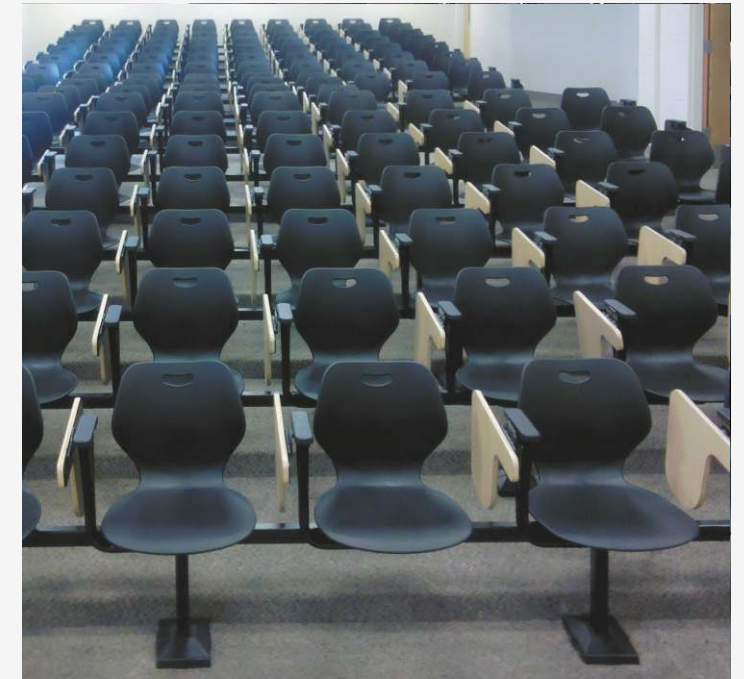

Sequence Seating

Durable beam-mounted seats in curved or straight configurations provide ample under-seat clearance for ease of cleaning.

- Tablet styles - G2
- Three seating styles
- Power/Data module
- Curved or straight beams